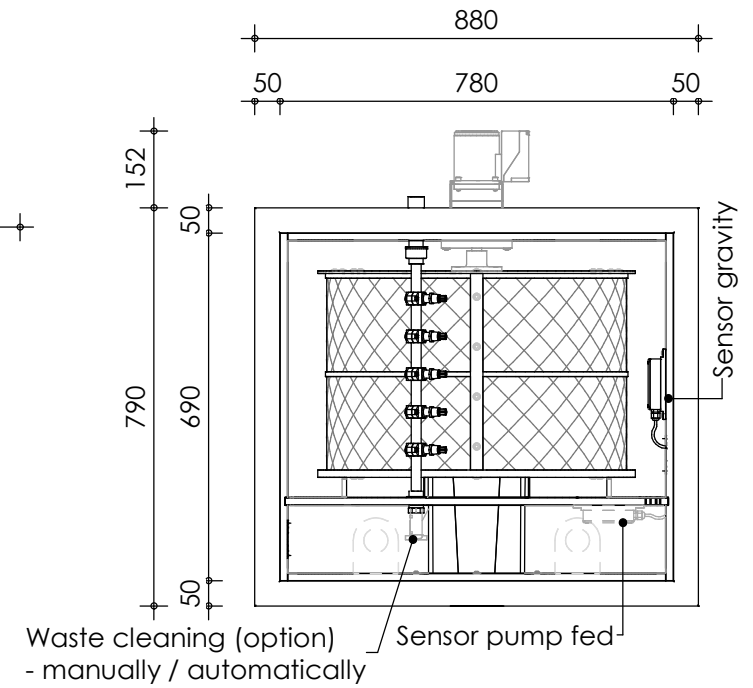

Front view

Right-side view

Rear view

Left-side view

Top view

description:
PP50 - Drum filter

scale :
1 : 15

date/version :
v.3

water running height :
120 mm