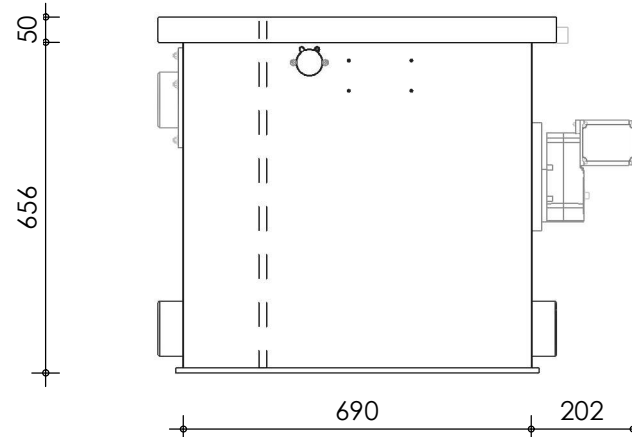

Front view

Right-side view

Rear view

Left-side view

Top view

description:
PP50 - Drum filter

scale :
1 : 15

date/version :
v.3

water running height :
120 mm