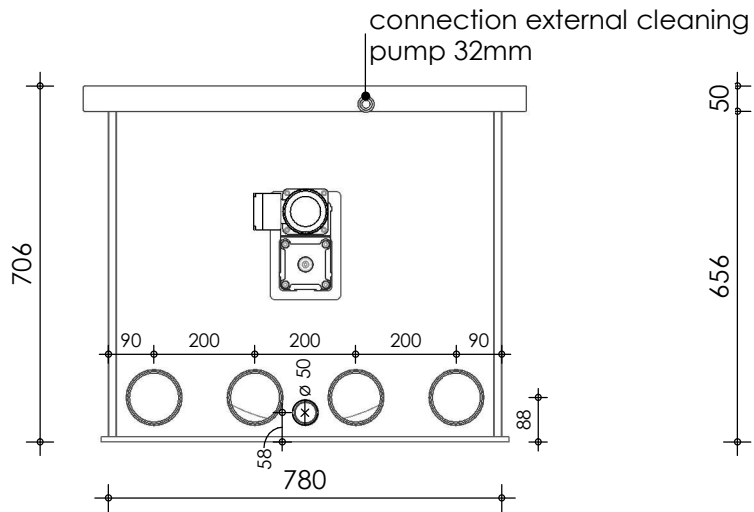

Front view

Right-side view

Rear view

Left-side view

Top view

description:
PP50 - Drum filter

scale :
1 : 15

date/version :
v.3

water running height :
120 mm