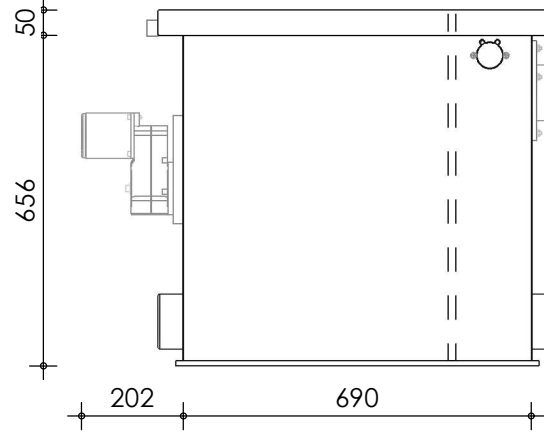

Front view

Right-side view

Rear view

Left-side view

Top view

description:
PP50 - Drum filter

scale :
1 : 15

date/version :
v.3

water running height :
120 mm